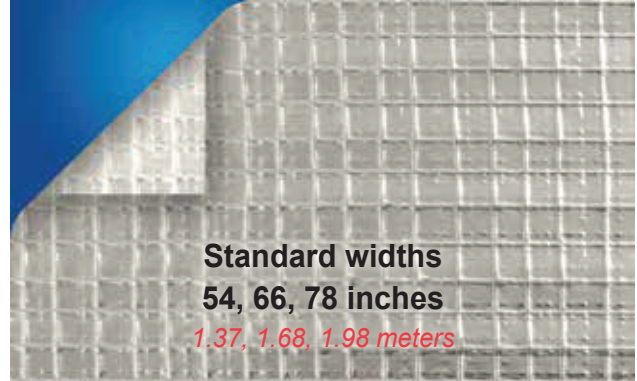

Standard widths
54, 66, 78 inches
1.37, 1.68, 1.98 meters

RADIANT ICE

Ice arena and general purpose
Double-sided foil with tear resistance and higher operating temperature

Standard widths
54, 66, 78 inches
1.37, 1.68, 1.98 meters