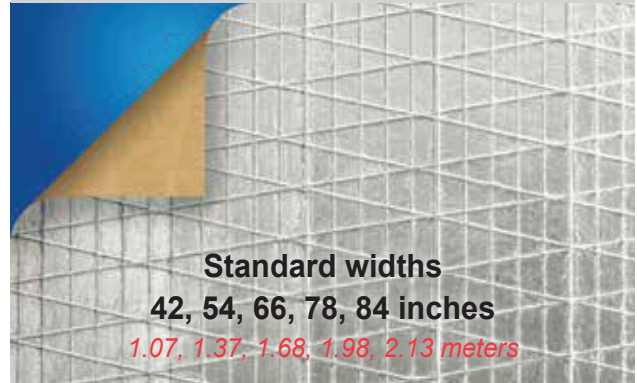

Standard widths
54, 66, 78 inches
1.37, 1.68, 1.98 meters

RADIANT ICE

Ice arena and general purpose
Double-sided foil with tear resistance and higher operating temperature

Standard widths
54, 66, 78 inches
1.37, 1.68, 1.98 meters

R-3035 HD

Agriculture, warehouses and manufacturing facilities
Heavy duty foil/scrim/kraft

Standard widths
42, 54, 66, 78, 84 inches
1.07, 1.37, 1.68, 1.98, 2.13 meters

APPLICATIONS

This document is intended as a general product guide only. You should consult with your building design professional before making your product selection.