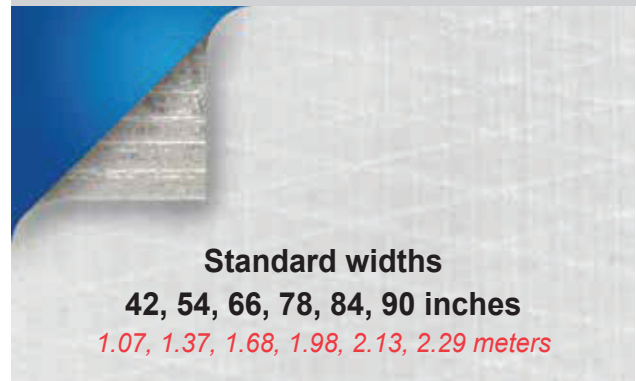

WMP-50

Premium heavy duty with added abuse
resistance