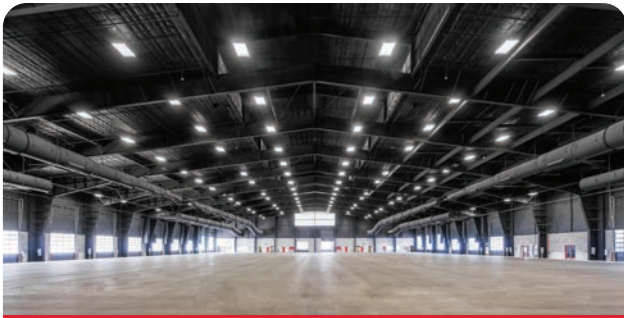

*Silvercote*TM

A SERVICE PARTNERS COMPANY

Insulation Facing Product Selection Guide

SPECIALTY FACINGS

GYM GUARD

Athletic facilities and high traffic areas
Highly abuse resistant

Standard widths
54, 66, 78 inches
1.37, 1.68, 1.98 meters

WMP-UV HD®

Intense lighting (natural/artificial):
Auto shops, retail and loading docks
Premium, heavy duty facing with added UV resistance

Standard widths
42, 54, 66, 78, 84 inches
1.07, 1.37, 1.68, 1.98, 2.13 meters

BLACK (WMP-VR, WMP-VR-R PLUS, WMP-10 and WMP-50)

Casinos, churches, malls, multi-use facilities,
restaurants, schools and theaters
Unique appearance

Standard widths
42, 54, 66, 78, 84 inches
1.07, 1.37, 1.68, 1.98, 2.13 meters