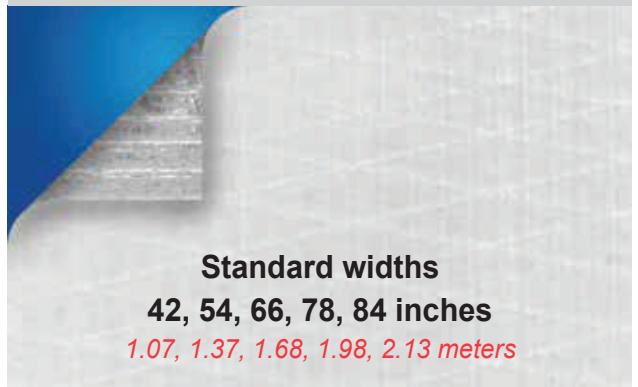

*Silvercote*TM

A SERVICE PARTNERS COMPANY

Insulation Facing Product Selection Guide

SPECIALTY FACINGS

GYM GUARD

Athletic facilities and high traffic areas
Highly abuse resistant

Standard widths
54, 66, 78 inches
1.37, 1.68, 1.98 meters

WMP-UV HD®

Intense lighting (natural/artificial):
Auto shops, retail and loading docks
Premium, heavy duty facing with added UV resistance

Standard widths
42, 54, 66, 78, 84 inches
1.07, 1.37, 1.68, 1.98, 2.13 meters

BLACK (WMP-VR, WMP-VR-R PLUS, WMP-10 and WMP-50)

Casinos, churches, malls, multi-use facilities,
restaurants, schools and theaters
Unique appearance

Standard widths
42, 54, 66, 78, 84 inches
1.07, 1.37, 1.68, 1.98, 2.13 meters