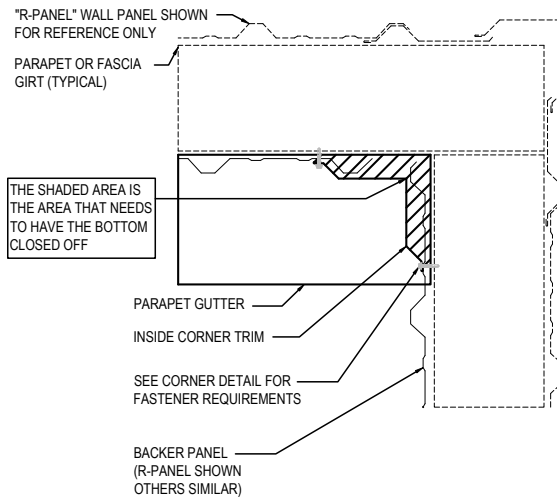

PARAPET GUTTER

EK7061 - PARAPET GUTTER - BACKER PANEL

EK7061 PARAPET GUTTER - BACKER PANEL

[Download the DWG file by clicking here.](#)

PARAPET GUTTER - BACKER PANEL

UNIVERSAL PARAPET GUTTER BACK PANEL FINISH DETAIL
SEE PARAPET GUTTER DETAIL FOR PANEL CLOSURE REQUIREMENTS

EK7061

Detailer Notes:

- 1) DETAIL DJ7261 & EK7061 ARE THE SAME DETAIL. THE DUPLICATION IS TO GET THE DETAILS IN ORDER WITH RESPECTIVE PANEL SYSTEMS. THIS DETAIL IS USED WITH THE TRAPEZOIDAL AND VERTICAL RIB ROOF SYSTEM.