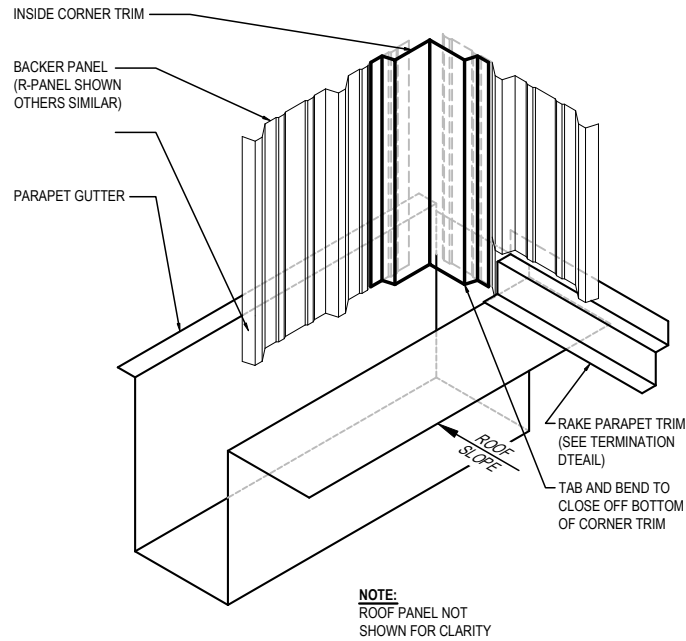

PARAPET GUTTER

EK7061 - PARAPET GUTTER - BACKER PANEL

EK7061 PARAPET GUTTER - BACKER PANEL

[Download the DWG file by clicking here.](#)

PARAPET GUTTER - BACKER PANEL

UNIVERSAL PARAPET GUTTER BACK PANEL FINISH DETAIL
SEE PARAPET GUTTER DETAIL FOR PANEL CLOSURE REQUIREMENTS

EK7061

Detailer Notes:

- 1) DETAIL DJ7261 & EK7061 ARE THE SAME DETAIL. THE DUPLICATION IS TO GET THE DETAILS IN ORDER WITH RESPECTIVE PANEL SYSTEMS. THIS DETAIL IS USED WITH THE TRAPEZOIDAL AND VERTICAL RIB ROOF SYSTEM.